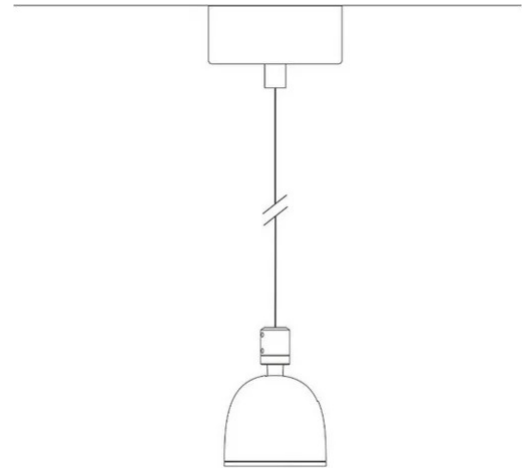

Suspension lamp with direct light, adjustable. Painted aluminum structure. LED light source with optics in different light beams. With suspension cable and canopy for single suspension. Spot with integrated driver.

Award

Family	Sistema U
Typology	Pendant
Utilisation	Indoor

Dimensions

Height	10 cm
Diameter	7 cm
Weight	0.5 Kg

Materials

Structure	aluminium	Diffuser	polycarbonate
-----------	-----------	----------	---------------