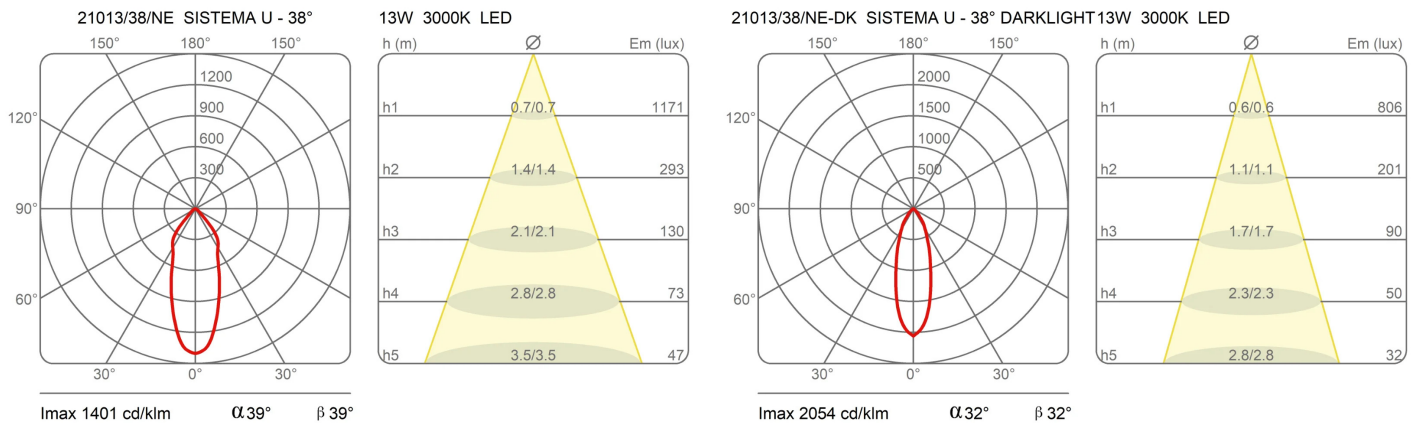

Award

Family	Sistema U
Typology	Pendant
Utilisation	Indoor

Dimensions

Height	10 cm
Diameter	7 cm
Weight	0.5 Kg

Materials

Structure	aluminium	Diffuser	polycarbonate
-----------	-----------	----------	---------------

EcoLabel

Photometric curves

Colour variant code

21013/38/NE

Black

21013/38/BI

White

Accessories